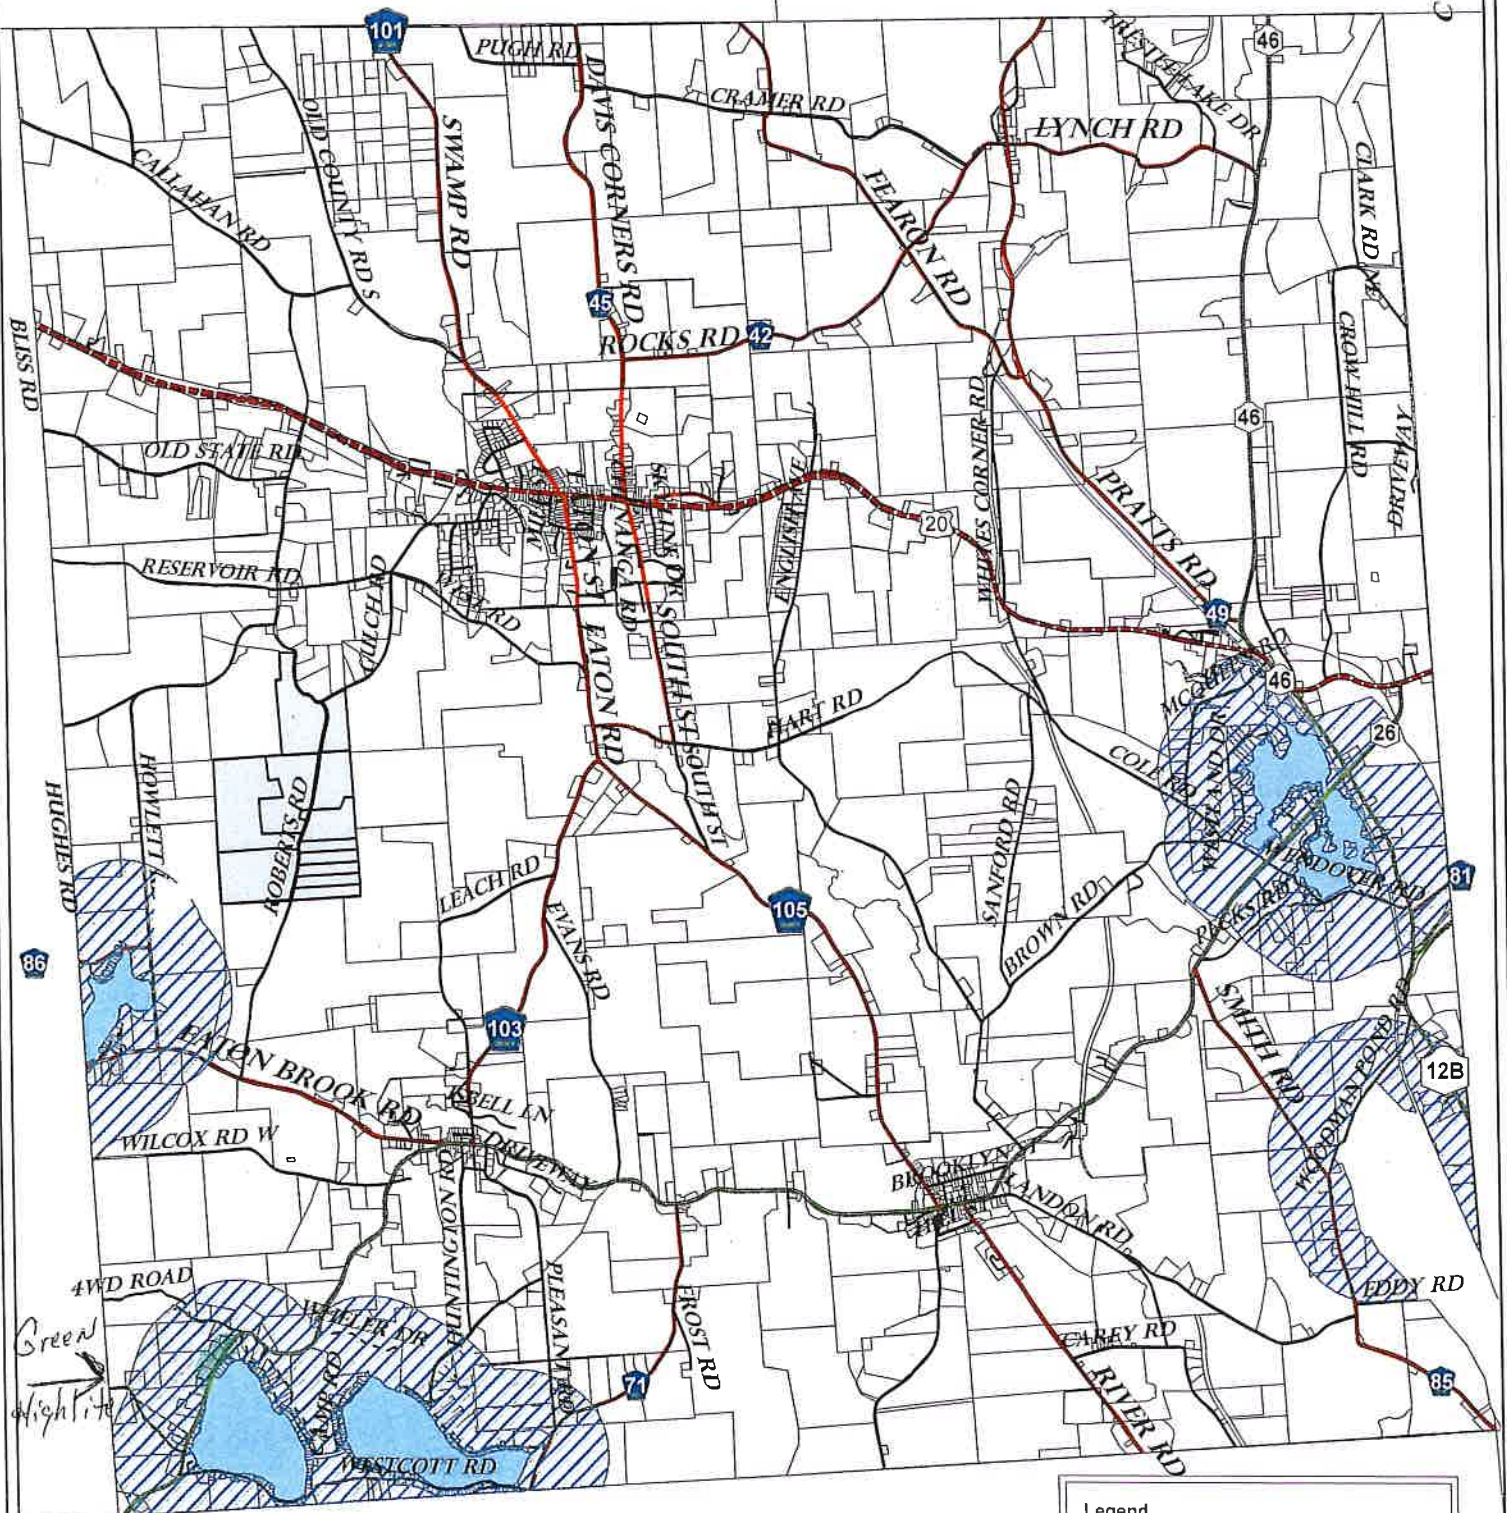

Town of Eaton Zoning

Green
Highline

0 0.25 0.5 1 Miles

Legend

Parcel Boundaries (1/2010)	NYS Roads
Town of Eaton Zoning	US Highway
ARC	Interstate
ARC2	State Highway
RD2	County Highway
	Local Road

This map prepared by the Madison County Planning Department (blw) for planning purposes only. April 2010.